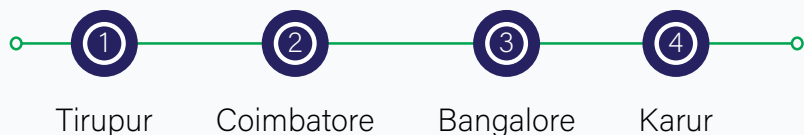

Regional branches in: